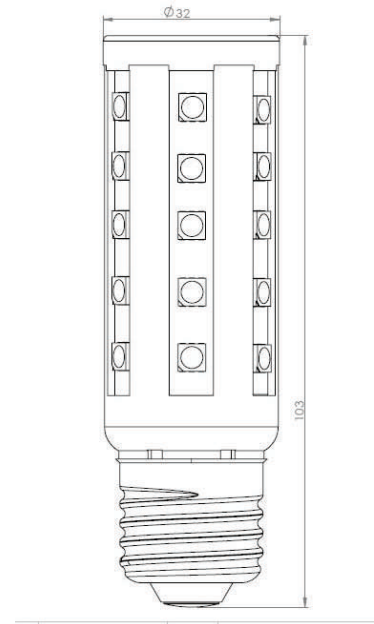

## ACORN 400 SERIES

The high brightness LED Acorn uses only 6W compared to a traditional Metal Halide or High Pressure Sodium lamp. The medium base (optional mogul) screw fits into any E27 (E40 mogul) size fixture socket providing high performance, energy saving, and long lasting light output.

## SPECIFICATIONS

Wattage	6W
Voltage	120V AC
Average Lifetime	> 50,000 hrs
Colors	Warm White (3,000K) Cool White (5,000K)
Luminous Flux	375 lm (W); 400 lm (C)
Beam Angle	180 degrees
Dimensions	1.3" dia / 4.6" length
LED	35