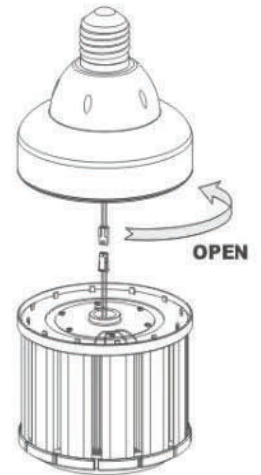

LUMENSOURCE

AREALED 120W SERIES

The high brightness Area LED uses only 120W compared to a traditional 400W Metal Halide or High Pressure Sodium lamp. The bulb fits into any mogul E39 size fixture socket providing high performance, energy saving, and long lasting light output. Perfect for street poles or garage lighting fixtures.

SPECIFICATIONS

Wattage	120W
Voltage	120-277 VAC
Average Lifetime	> 50,000 hrs
Colors	Warm White (2,700K) Cool White (6,000K)
Luminous Flux	12,000 lm (W); 12,600 lm (C)
Beam Angle	180 degrees
Dimensions	5.75" dia / 12" length
LED	336