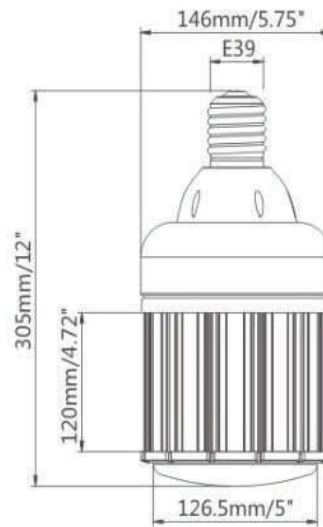

LUMENSOURCE

AREALED 120W SERIES

The high brightness Area LED uses only 120W compared to a traditional 400W Metal Halide or High Pressure Sodium lamp. The bulb fits into any mogul E39 size fixture socket providing high performance, energy saving, and long lasting light output. Perfect for street poles or garage lighting fixtures.

SPECIFICATIONS

Wattage	120W
Voltage	120-277 VAC
Average Lifetime	> 50,000 hrs
Colors	Warm White (2,700K) Cool White (6,000K)
Luminous Flux	12,000 lm (W); 12,600 lm (C)
Beam Angle	180 degrees
Dimensions	5.75" dia / 12" length
LED	336

ORDERING INFO

- AL-S120-X
 - C – Cool White
 - W – Warm White