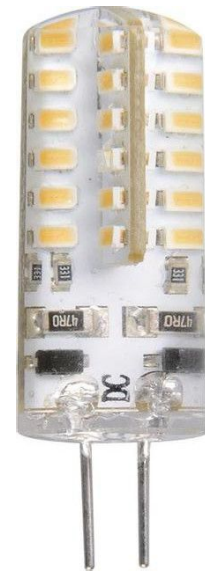

LUMENSOURCE

JC SERIES EPS 3W

The high brightness JC bulb uses only 3W compared to a 35W traditional halogen light source. The bi-pin fits into any G4 size fixture socket providing high performance, energy saving, and long lasting light output.

SPECIFICATIONS

Wattage	3W
Voltage	12V AC/DC
Average Lifetime	> 50,000 hrs
Colors	Warm White (3,000K) Cool White (5,000K)
Luminous Flux	140 lm (W); 160 lm (C)
Beam Angle	180 degrees
Dimensions	0.5" dia / 1.5" length
Dimmability	Magnetic Low Voltage Dimmer
LED	48

ORDERING INFO

G4-EPS48-X

- C – Cool White
- W – Warm White