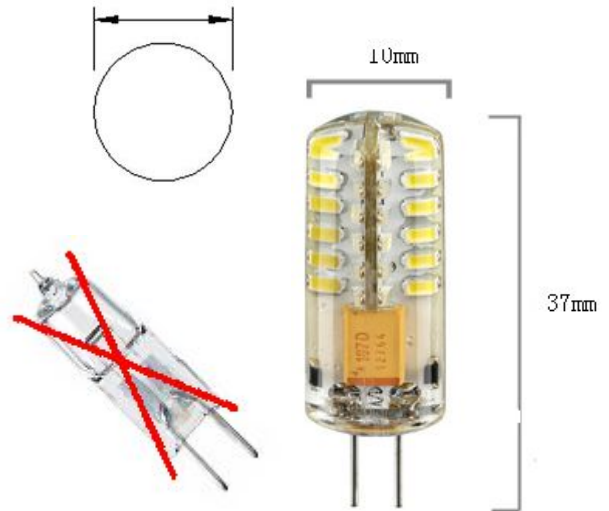

LUMENSOURCE

JC SERIES EPS 3W

The high brightness JC bulb uses only 3W compared to a 35W traditional halogen light source. The bi-pin fits into any G4 size fixture socket providing high performance, energy saving, and long lasting light output.

SPECIFICATIONS

Wattage	3W
Voltage	12V AC/DC
Average Lifetime	> 50,000 hrs
Colors	Warm White (3,000K) Cool White (5,000K)
Luminous Flux	140 lm (W); 160 lm (C)
Beam Angle	180 degrees
Dimensions	0.5" dia / 1.5" length
Dimmability	Magnetic Low Voltage Dimmer
LED	48

ORDERING INFO

G4-EPS48-X

- C – Cool White
- W – Warm White