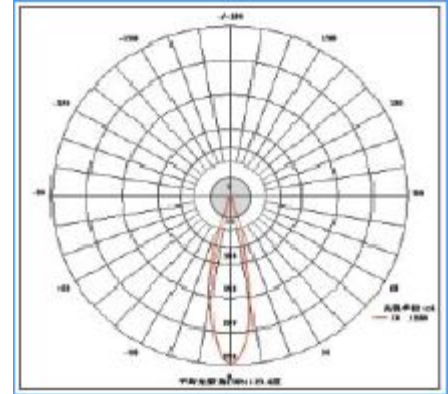

LUMENSOURCE

JC SERIES 3W

The high brightness JC bulb uses only 3W compared to a 30W traditional halogen light source. The bi-pin fits into any G4 size fixture socket providing high performance, energy saving, and long lasting light output.

SPECIFICATIONS

Wattage	3W
Voltage	12V AC/DC
Average Lifetime	> 50,000 hrs
Colors	Cool White (5,000K)
Luminous Flux	182 lm (W); 215 lm (C)
Beam Angle	180 degrees
Dimensions	0.75" dia / 1.3" length
Dimmability	Magnetic Low Voltage Dimmer
LED	18