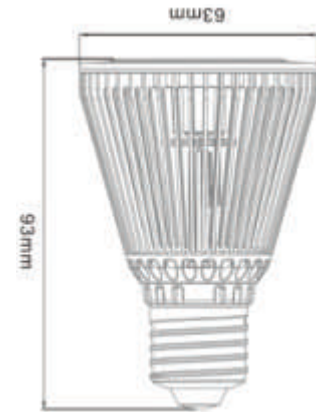

LUMENSOURCE

PAR20 SDS SERIES (Dimmable)

The dimmable PAR20 spot lamp uses only 6W compared to a 50W traditional halogen light source. The E26 base screws into any medium size fixture socket providing high performance, energy saving, and long lasting light output.

Wattage	6W
Voltage	120V AC
Average Lifetime	> 50,000 hrs
Colors	Warm White (3,000K) Cool White (5,000K)
Luminous Flux	450 lm (W); 480 lm (C)
Beam Angle	30 degrees
Dimensions	2.48" dia / 3.66" length
Dimmability	Incandescent Dimmer
LED	5
CRI	>80

ORDERING INFO

- PAR20-SDS7-X
 - C – Cool White
 - W – Warm White