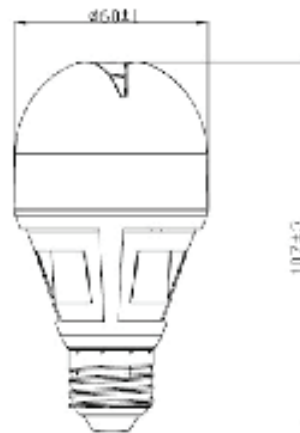

LUMENSOURCE

A19 ES12 SERIES

The high brightness A19 bulb uses only 12W compared to a 60W traditional incandescent light source. The E27 base screws into any medium size fixture socket providing high performance, energy saving, and long lasting light output.

SPECIFICATIONS

Wattage	12 W
Voltage	120V AC
Average Lifetime	> 25,000 hrs
Colors	Warm White (2700K)
Luminous Flux	800 lm
Beam Angle	260 degrees
Dimensions	2.3" dia / 4.5" length
LED	10

ORDERING INFO

- A19-ES12-X