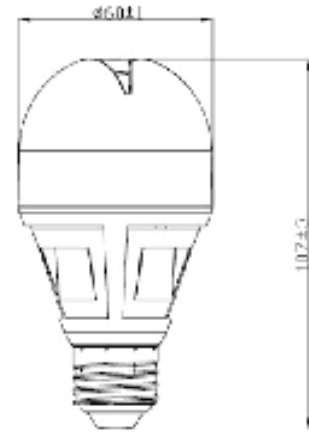

LUMENSOURCE

A19 ES75 SERIES

The high brightness A19 bulb uses only 7.5W compared to a 40W traditional incandescent light source. The E27 base screws into any medium size fixture socket providing high performance, energy saving, and long lasting light output.

SPECIFICATIONS

Wattage	7.5 W
Voltage	120V AC
Average Lifetime	> 25,000 hrs
Colors	Warm White (2700K)
Luminous Flux	450 lm
Beam Angle	260 degrees
Dimensions	2.3" dia / 4.5" length
LED	10

ORDERING INFO

- A19-ES7.5-X