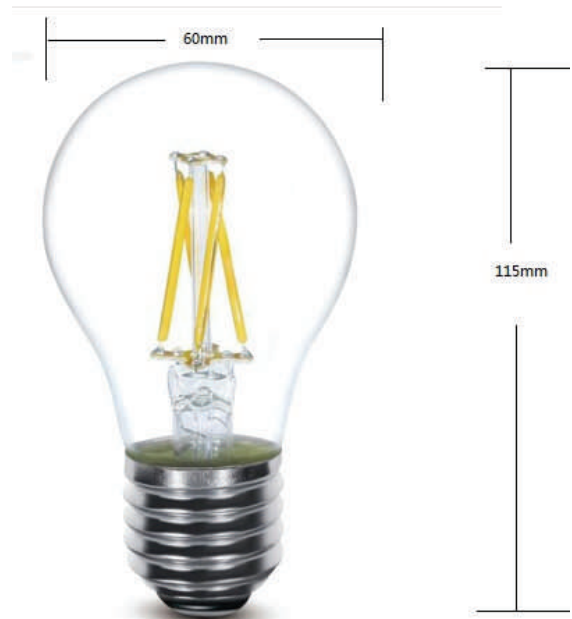

## A19 FILAMENT SERIES 6W

The high brightness A19 bulb uses only 6W compared to a 40W traditional incandescent light source. The E27 base screws into any medium size fixture socket providing high performance, energy saving, and long lasting light output.

## SPECIFICATIONS

Wattage	6W
Voltage	120V AC
Average Lifetime	> 50,000 hrs
Colors	Warm White (2,700K)
Luminous Flux	450 lm
Beam Angle	180 degrees
Dimensions	2.36" dia / 4.52" length
LED	Filament