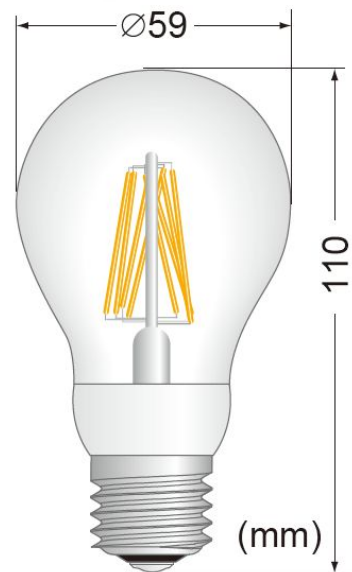

LUMENSOURCE

A19 FILAMENT SERIES 6W

The high brightness A19 bulb uses only 6W compared to a 40W traditional incandescent light source. The E27 base screws into any medium size fixture socket providing high performance, energy saving, and long lasting light output.

SPECIFICATIONS

Wattage	6W
Voltage	120V AC
Average Lifetime	> 50,000 hrs
Colors	Warm White (3,000K) Cool White (5,000K)
Luminous Flux	450 lm (W); 510 lm (C)
Beam Angle	180 degrees
Dimensions	2.3" dia / 4.3" length
LED	Filament

ORDERING INFO

- A19-FIL6-X
 - C – Cool White
 - W – Warm White