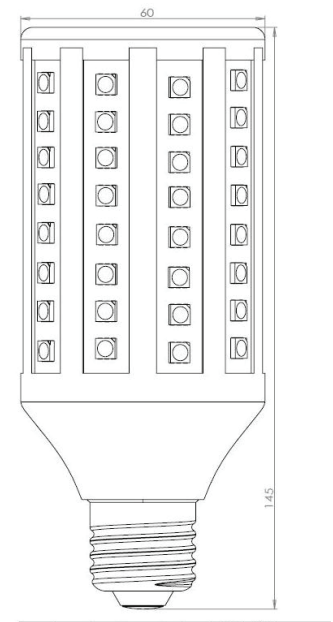

LUMENSOURCE

ACORN 1000 SERIES

The high brightness LED Acorn uses only 14W compared to a traditional Metal Halide or High Pressure Sodium lamp. The medium base (optional mogul) screw fits into any E27 (E40 mogul) size fixture socket providing high performance, energy saving, and long lasting light output.

浙江普照节能科技有限公司
savingtow.cn.alibaba.com

SPECIFICATIONS

Wattage	14W
Voltage	120-277 VAC
Average Lifetime	> 50,000 hrs
Colors	Warm White (3,000K) Cool White (5,000K)
Luminous Flux	975 lm (W); 990 lm (C)
Beam Angle	180 degrees
Dimensions	3" dia / 5.6" length
LED	88

ORDERING INFO

- AC-S88UN-X
 - C – Cool White
 - W – Warm White