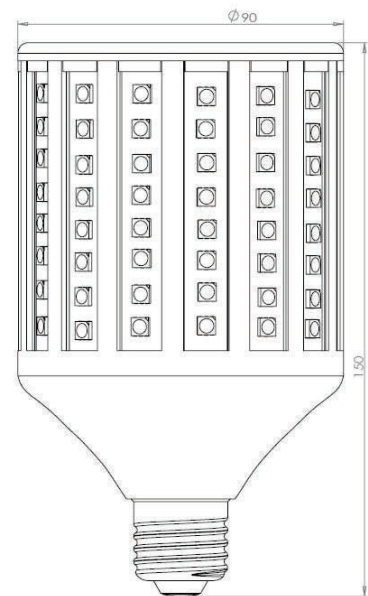

LUMENSOURCE

ACORN 1500 SERIES

The high brightness LED Acorn uses only 20W compared to a traditional Metal Halide or High Pressure Sodium lamp. The medium base (optional mogul) screw fits into any E27 (E40 mogul) size fixture socket providing high performance, energy saving, and long lasting light output.

浙江爱迪节能科技有限公司
savingtow.cn.alibaba.com

SPECIFICATIONS

Wattage	20W
Voltage	120-277 VAC
Average Lifetime	> 50,000 hrs
Colors	Warm White (3,000K) Cool White (5,000K)
Luminous Flux	1,425 lm (W); 1,463 lm (C)
Beam Angle	180 degrees
Dimensions	4" dia / 5.5" length
LED	128

ORDERING INFO

- AC-S128UN-X

— C – Cool White
— W – Warm White