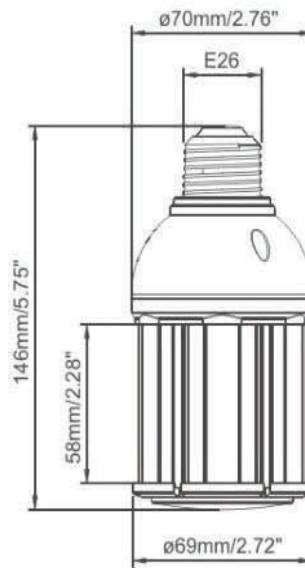

LUMENSOURCE

AREALED 14W SERIES

The high brightness Area LED uses only 14W compared to a traditional 50W Metal Halide or High Pressure Sodium lamp. The bulb fits into any mogul E39 size fixture socket providing high performance, energy saving, and long lasting light output. Perfect for street poles or garage lighting fixtures.

SPECIFICATIONS

Wattage	14W
Voltage	120-277 VAC
Average Lifetime	> 50,000 hrs
Colors	Warm White (2,700K) Cool White (6,000K)
Luminous Flux	1,300 lm (W); 1400 lm (C)
Beam Angle	180 degrees
Dimensions	2.76" dia / 5.75" length
LED	42

ORDERING INFO

- AL-S14-X
 - C – Cool White
 - W – Warm White