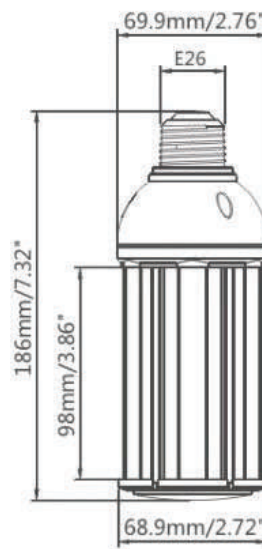

LUMENSOURCE

AREALED 22W SERIES

The high brightness Area LED uses only 22W compared to a traditional 80W Metal Halide or High Pressure Sodium lamp. The bulb fits into any mogul E39 size fixture socket providing high performance, energy saving, and long lasting light output. Perfect for street poles or garage lighting fixtures.

SPECIFICATIONS

Wattage	22W
Voltage	120-277 VAC
Average Lifetime	> 50,000 hrs
Colors	Warm White (2,700K) Cool White (6,000K)
Luminous Flux	2,000 lm (W); 2,200 lm (C)
Beam Angle	180 degrees
Dimensions	2.76" dia / 7.32" length
LED	70

ORDERING INFO

- AL-S22-X
 - C – Cool White
 - W – Warm White