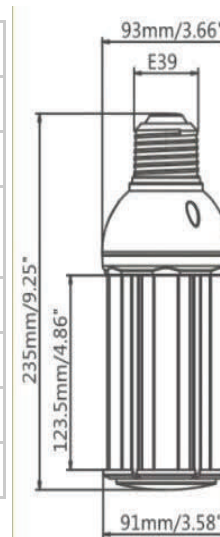

LUMENSOURCE

AREALED 36W SERIES

The high brightness Area LED uses only 36W compared to a traditional 150W Metal Halide or High Pressure Sodium lamp. The bulb fits into any mogul E39 size fixture socket providing high performance, energy saving, and long lasting light output. Perfect for street poles or garage lighting fixtures.

SPECIFICATIONS

Wattage	36W
Voltage	120-277 VAC
Average Lifetime	> 50,000 hrs
Colors	Warm White (3,000K) Cool White (6,000K)
Luminous Flux	3,600 lm (W); 3,800 lm ©
Beam Angle	180 degrees
Dimensions	3.66" dia / 9.25" length
LED	108

ORDERING INFO

- AL-S36-X
 - C – Cool White
 - W – Warm