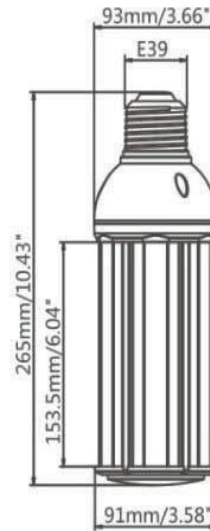

LUMENSOURCE

AREALED 45W SERIES

The high brightness Area LED uses only 45W compared to a traditional 175W Metal Halide or High Pressure Sodium lamp. The bulb fits into any mogul E39 size fixture socket providing high performance, energy saving, and long lasting light output. Perfect for street poles or garage lighting fixtures.

SPECIFICATIONS

Wattage	45W
Voltage	120-277 VAC
Average Lifetime	> 50,000 hrs
Colors	Warm White (3,000K) Cool White (6,000K)
Luminous Flux	4,500 lm (W); 4,700 lm (C)
Beam Angle	180 degrees
Dimensions	3.66" dia / 10.43" length
LED	135

ORDERING INFO

- AL-S45-X
 - C – Cool White
 - W – Warm White