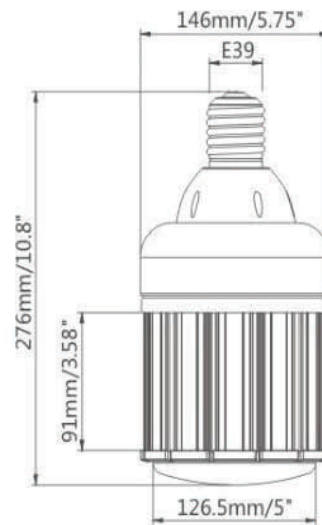

## AREALED 80W SERIES

The high brightness Area LED uses only 80W compared to a traditional 250W Metal Halide or High Pressure Sodium lamp. The bulb fits into any mogul E39 size fixture socket providing high performance, energy saving, and long lasting light output. Perfect for street poles or garage lighting fixtures.

## SPECIFICATIONS

Wattage	80W
Voltage	120-277 VAC
Average Lifetime	> 50,000 hrs
Colors	Warm White (2,700K) Cool White (6,000K)
Luminous Flux	8,000 lm (W); 8,400 lm (C)
Beam Angle	180 degrees
Dimensions	5.75" dia / 10.8" length
LED	234

## ORDERING INFO

- AL-S80-X
  - C – Cool White
  - W – Warm White