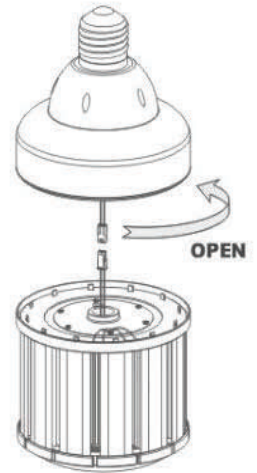

## AREALED 80W SERIES

The high brightness Area LED uses only 80W compared to a traditional 250W Metal Halide or High Pressure Sodium lamp. The bulb fits into any mogul E39 size fixture socket providing high performance, energy saving, and long lasting light output. Perfect for street poles or garage lighting fixtures.

## SPECIFICATIONS

Wattage	80W
Voltage	120-277 VAC
Average Lifetime	> 50,000 hrs
Colors	Warm White (2,700K) Cool White (6,000K)
Luminous Flux	8,000 lm (W); 8,400 lm (C)
Beam Angle	180 degrees
Dimensions	5.75" dia / 10.8" length
LED	234

## ORDERING INFO

- AL-S80-X
  - C – Cool White
  - W – Warm White