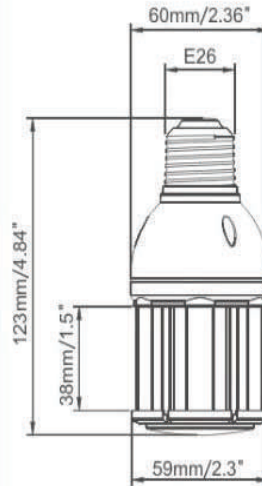

LUMENSOURCE

AREALED 8W SERIES

The high brightness Area LED uses only 8W compared to a traditional 30W Metal Halide or High Pressure Sodium lamp. The bulb fits into any mogul E39 size fixture socket providing high performance, energy saving, and long lasting light output. Perfect for street poles or garage lighting fixtures.

SPECIFICATIONS

Wattage	8W
Voltage	120-277 VAC
Average Lifetime	> 50,000 hrs
Colors	Warm White (2,700K) Cool White (6,000K)
Luminous Flux	750 lm (W); 800 lm (C)
Beam Angle	180 degrees
Dimensions	2.36" dia / 4.84" length
LED	24

ORDERING INFO

- AL-S8-X
 - C – Cool White
 - W – Warm White