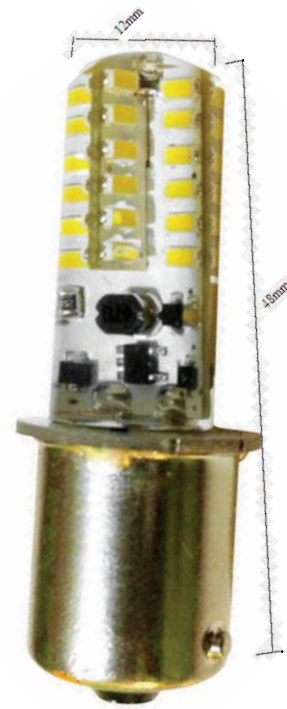

# LUMENSOURCE

## BAYONET LINE 120V 3W SERIES

The high brightness S8 bulb uses only 3W compared to a 35W traditional halogen light source. The Bayonet base fits into any single contact size fixture socket providing high performance, energy saving, and long lasting light output.

## SPECIFICATIONS

Wattage	3W
Voltage	120VAC
Average Lifetime	> 50,000 hrs
Colors	Warm White (3,000K) Cool White (5,000K)
Luminous Flux	140 lm (W); 160 lm (C)
Beam Angle	120 degrees
Dimensions	0.75" dia / 2" length
Dimmability	LED Dimmer
LED	24

## ORDERING INFO

BA15S-LN24-X

— C – Cool White  
— W – Warm White