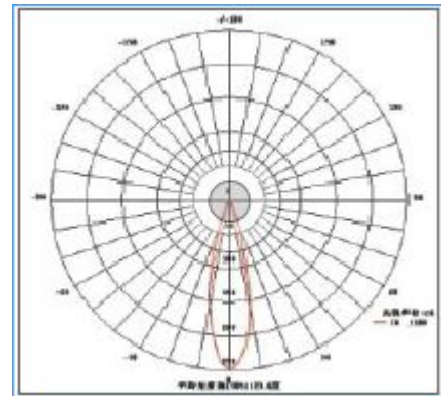

LUMENSOURCE

BAYONET BULB SERIES

The high brightness BA15S bulb uses only 1.5W compared to a 25W traditional halogen light source. The Bayonet base fits into any single contact size fixture socket providing high performance, energy saving, and long lasting light output.

SPECIFICATIONS

Wattage	1.5W
Voltage	12V AC/DC
Average Lifetime	> 50,000 hrs
Colors	Warm White (3,000K) Cool White (5,000K)
Luminous Flux	100 lm (W); 105 lm (C)
Beam Angle	180 degrees
Dimensions	1.0" dia / 2.0" length
Dimmability	Magnetic Low Voltage Dimmer
LED	15