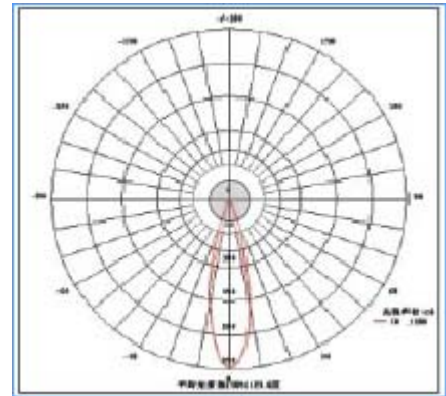

## SPECIFICATIONS

Wattage	2.1W
Voltage	12V AC/DC
Average Lifetime	> 50,000 hrs
Colors	Warm White (3,000K) Cool White (5,000K)
Luminous Flux	160 lm (W); 190 lm (C)
Beam Angle	180 degrees
Dimensions	0.78" dia / 2.17" length
Dimmability	Magnetic Low Voltage Dimmer
CRI	80