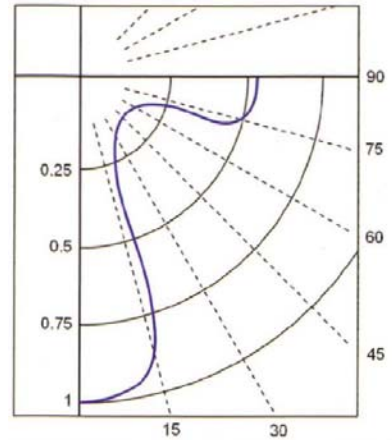

LUMENSOURCE

E12 SERIES

The high brightness E12 bulb uses only 3W compared to a 30W traditional incandescent light source. The E12 base screws into any Candelabra size fixture socket providing high performance, energy saving, and long lasting light output.

SPECIFICATIONS

Wattage	3W
Voltage	120V AC
Average Lifetime	> 50,000 hrs
Colors	Warm White (3,000K) Cool White (5,000K)
Luminous Flux	175 lm (WW); 190 lm (CW)
Beam Angle	180 degrees
Dimensions	1.5" dia / 5.6" length
LED	3