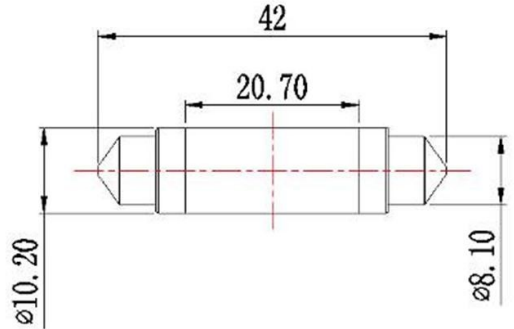

LUMENSOURCE

FESTOON SERIES

The high brightness Festoon bulb uses only 1W compared to a 15W traditional halogen light source. The Festoon ends fit into any S8.5/8 size fixture socket providing high performance, energy saving, and long lasting light output.

SPECIFICATIONS

Wattage	1W
Voltage	12V AC/DC
Average Lifetime	> 50,000 hrs
Colors	Warm White (3,000K) Cool White (5,000K)
Luminous Flux	45 lm (WW); 50 lm (CW)
Beam Angle	180 degrees
Dimensions	0.4" dia / 1.65" length
Dimmability	Magnetic Low Voltage Dimmer
LED	3