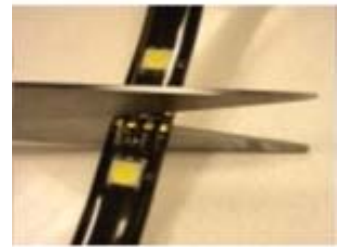

LUMENSOURCE

FLEX-STRIPS (Kit)

FEATURES

- Custom lengths cuttable to every 2"
- Available in single colors Red, Green, Blue, Yellow and RGB color change
- Low heat generation even after long hours of operation
- Concentrated 120 Degree lighting
- IP65 outdoor strip available / channel enclosure (optional)
- Powered by 12VDC LED driver

APPLICATIONS

Cove lighting, Stairway panels, Theatre walkway, Bar table edge Undercabinet, Kitchen counter, Retail displays, Jewelry cabinets Automotive interior, Garden pathway, Elevator panels.

MEASURE