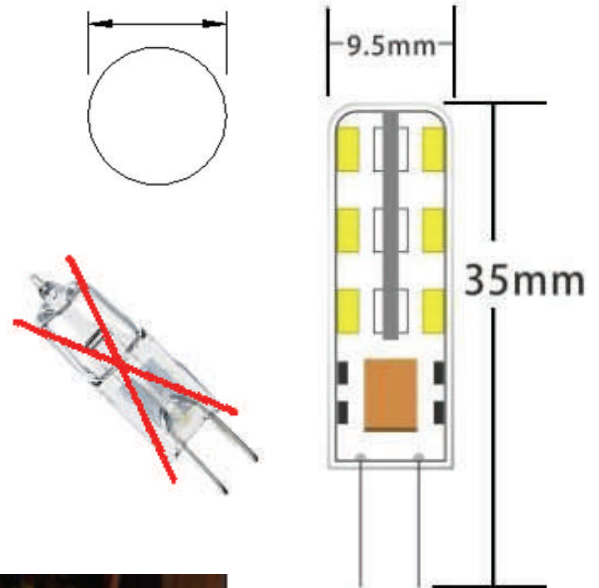

## JC SERIES EPS 2W

The high brightness JC bulb uses only 2W compared to a 25W traditional halogen light source. The bi-pin fits into any G4 size fixture socket providing high performance, energy saving, and long lasting light output.

## SPECIFICATIONS

Wattage	2W
Voltage	12V AC/DC
Average Lifetime	> 50,000 hrs
Colors	Warm White (3,000K) Cool White (5,000K)
Luminous Flux	105 lm (W); 125 lm (C)
Beam Angle	180 degrees
Dimensions	0.375" dia / 1.37" length
Dimmability	Magnetic Low Voltage Dimmer
LED	24