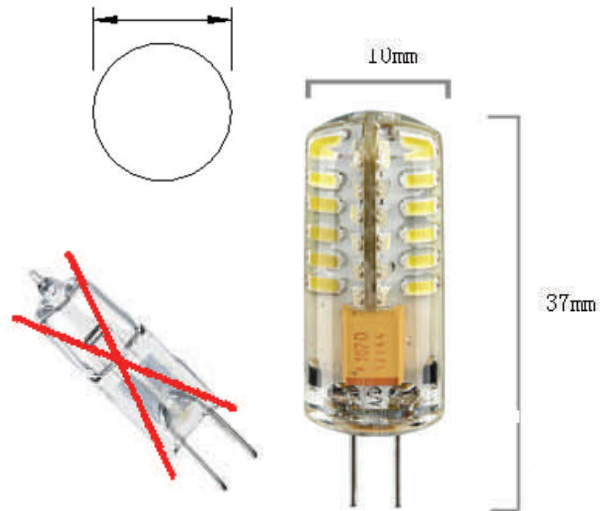

LUMENSOURCE

G4 LINE 120V 3W SERIES

The high brightness JC bulb uses only 3W compared to a 35W traditional halogen light source. The bi-pin fits into any G4 size fixture socket providing high performance, energy saving, and long lasting light output.

SPECIFICATIONS

Wattage	3W
Voltage	120VAC
Average Lifetime	> 50,000 hrs
Colors	Warm White (3,000K) Cool White (5,000K)
Luminous Flux	140 lm (W); 160 lm (C)
Beam Angle	180 degrees
Dimensions	0.5" dia / 1.5" length
Dimmability	LED Dimmer
LED	24

ORDERING INFO

G4-LN24-X

- C – Cool White
- W – Warm White