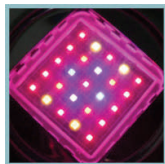

Integrated COB LED