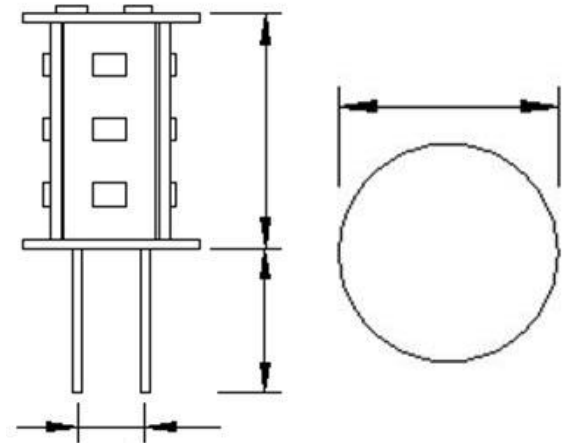

LUMENSOURCE

JC SERIES 1.5W

The high brightness JC bulb uses only 1.5W compared to a 25W traditional halogen light source. The bi-pin fits into any G4 size fixture socket providing high performance, energy saving, and long lasting light output.

SPECIFICATIONS

Wattage	1.5W
Voltage	12V AC/DC
Average Lifetime	> 50,000 hrs
Colors	Warm White (3,000K) Cool White (5,000K)
Luminous Flux	105 lm (W); 125 lm (C)
Beam Angle	180 degrees
Dimensions	0.5" dia / 1.2" length
Dimmability	Magnetic Low Voltage Dimmer
LED	15

ORDERING INFO

G4-S15-X

- C – Cool White
- W – Warm White