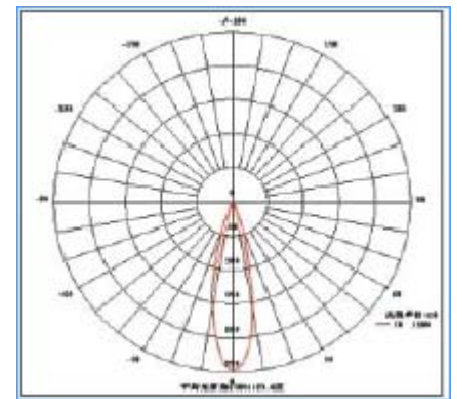

LUMENSOURCE

JC SERIES 1.5W

The high brightness JC bulb uses only 1.5W compared to a 25W traditional halogen light source. The bi-pin fits into any G4 size fixture socket providing high performance, energy saving, and long lasting light output.

SPECIFICATIONS

Wattage	1.5W
Voltage	12V AC/DC
Average Lifetime	> 50,000 hrs
Colors	Warm White (3,000K) Cool White (5,000K)
Luminous Flux	105 lm (W); 125 lm (C)
Beam Angle	180 degrees
Dimensions	0.5" dia / 1.2" length
Dimmability	Magnetic Low Voltage Dimmer
LED	15

ORDERING INFO

G4-S15-X

- C – Cool White
- W – Warm White