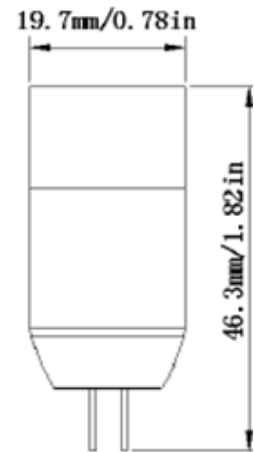

## JC-WP SERIES 2W

The high brightness JC bulb uses only 2W compared to a 30W traditional halogen light source. The bi-pin fits into any G4 size fixture socket providing high performance, energy saving, and long lasting light output. Slim body with omnidirectional light is fully sealed for outdoor use.

## SPECIFICATIONS

Wattage	2.1W
Voltage	12V AC/DC
Average Lifetime	> 50,000 hrs
Colors	Warm White (3,000K) Cool White (5,000K)
Luminous Flux	160 lm (W); 190 lm (C)
Beam Angle	180 degrees
Dimensions	0.78" dia / 1.82" length
Dimmability	Magnetic Low Voltage Dimmer
LED	1