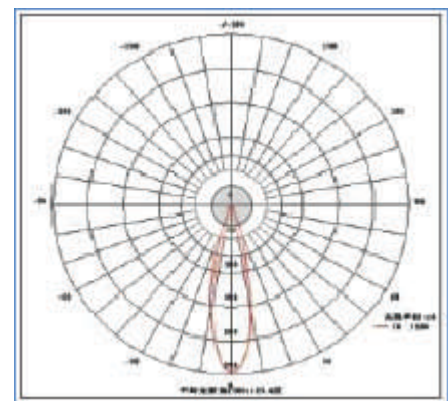

## JC-WP SERIES 2W

The high brightness JC bulb uses only 2W compared to a 30W traditional halogen light source. The bi-pin fits into any G4 size fixture socket providing high performance, energy saving, and long lasting light output. Slim body with omnidirectional light is fully sealed for outdoor use.

## SPECIFICATIONS

Wattage	2.1W
Voltage	12V AC/DC
Average Lifetime	> 50,000 hrs
Colors	Warm White (3,000K) Cool White (5,000K)
Luminous Flux	160 lm (W); 190 lm (C)
Beam Angle	180 degrees
Dimensions	0.78" dia / 1.82" length
Dimmability	Magnetic Low Voltage Dimmer
LED	1