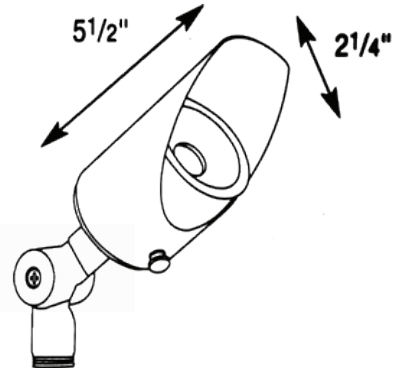

LUMENSOURCE

SPECIFICATION GRADE LED

LD-141 DIRECTIONAL SERIES

The LD-141 is a landscape directional uplight configured to LED comparable to a traditional halogen light source. The LED light source provides high performance, energy saving, and long lasting light output.

FEATURES

- Universal 12VAC/DC input voltage to match with most transformers
- Brass fixture with matte bronze finish for lasting appearance
- Gasketed enclosure for ruggedized outdoor application
- Lifetime warranty on fixture housing and matte bronze finish
- 1/2" NPT knuckle and dual fin spike included
- All weather ceramic socket for easy installation
- Dimmable LED with most landscape transformers

ORDERING INFORMATION

Standard Configuration:

| | | | | |
|-----------|------------|----------|----------|---------|
| LD | 141 | 3 | W | |
| MODEL | SERIES | WATTAGE | COLOR | OPTIONS |

MODEL

LD - Directional