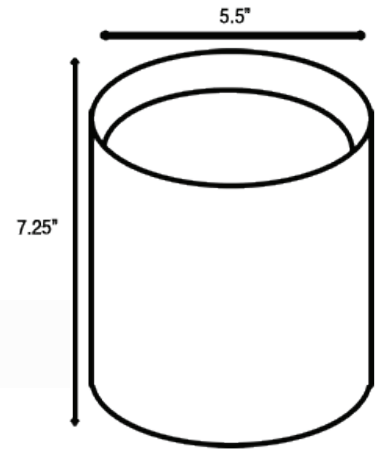

ORDERING INFORMATION

Standard Configuration:

MODEL

LI - Inground

SERIES

131

WATTAGE

7W
12W