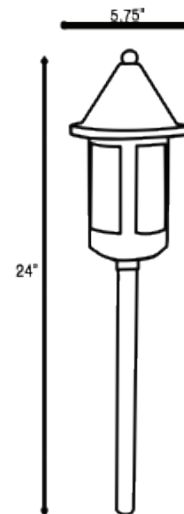

LP-503 Pathway **SERIES**

The LP-503 is a landscape pathway area light configured to LED comparable to a traditional halogen light source. The LED light source provides high performance, energy saving, and long lasting light output.

FEATURES

- Universal 12VAC/DC input voltage to match with most transformers
- Brass fixture with matte bronze finish for lasting appearance
- Hat and stem are solid brass construction
- Lifetime warranty on fixture housing and matte bronze finish
- 1/2" NPT knuckle and dual fin spike included
- All weather ceramic socket for easy installation
- Dimmable LED with most landscape transformers

ORDERING INFORMATION

Standard Configuration:

MODEL

LP - Pathway

SERIES

503

WATTAGE

1.5W