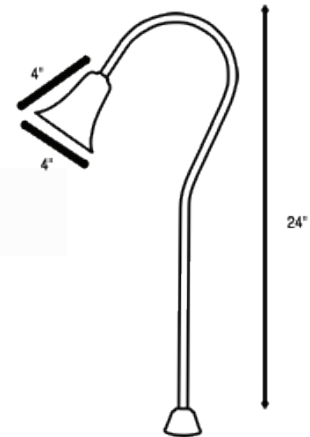

ORDERING INFORMATION

Standard Configuration:

MODEL

LP - Pathway

SERIES

802

WATTAGE

1.5W

Project: _____

Date: _____

Notes: _____

Configuration: _____

Location: _____

Count: _____

Transformer: _____

Distance: _____

COLOR

W - Warm White 3000K

OPTIONS

2964 W Valley Blvd., Alhambra, CA., 91803 USA
Tel: 626-570-9333 Fax: 626-570-9777
Inquiries: answers@lumensource.biz
Visit: lumensource.biz