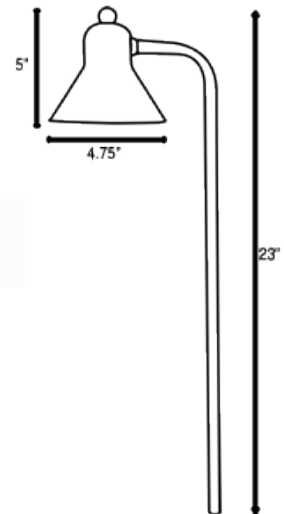

FEATURES

- Universal 12VAC/DC input voltage to match with most transformers
- Brass fixture with matte bronze finish for lasting appearance
- Hat and stem are solid brass construction
- Lifetime warranty on fixture housing and matte bronze finish
- 1/2" NPT knuckle and dual fin spike included
- All weather ceramic socket for easy installation
- Dimmable LED with most landscape transformers

ORDERING INFORMATION

Standard Configuration:

LP	806	1.5	W	
MODEL	SERIES	WATTAGE	COLOR	OPTIONS

MODEL

LP - Pathway

SERIES

806

WATTAGE