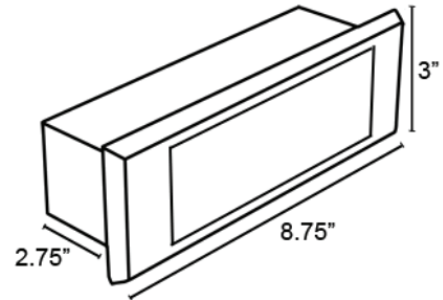

FEATURES

- Universal 12VAC/DC input voltage to match with most transformers
- Brass fixture with matte bronze finish for lasting appearance
- Gasketed enclosure for ruggedized outdoor application
- Lifetime warranty on fixture housing and matte bronze finish
- All weather ceramic socket for easy installation
- Dimmable LED with most landscape transformers