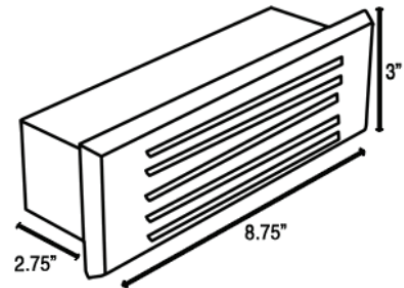

FEATURES

- Universal 12VAC/DC input voltage to match with most transformers
- Brass fixture with matte bronze finish for lasting appearance
- Gasketed enclosure for ruggedized outdoor application
- Lifetime warranty on fixture housing and matte bronze finish
- All weather ceramic socket for easy installation
- Dimmable LED with most landscape transformers