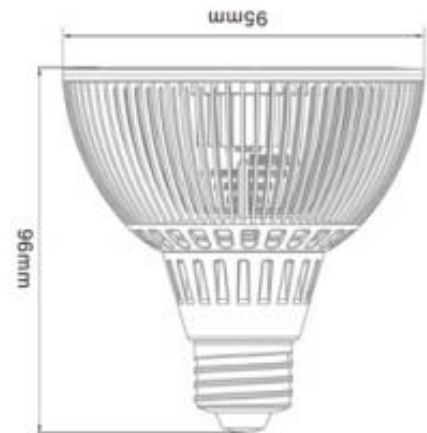

LUMENSOURCE

PAR30 CFS COLD FORGE SERIES

The 277VAC PAR30 spot lamp uses only 15W compared to a 70W traditional halogen light source. The E26 base screws into any medium size fixture socket providing high performance, energy saving, and long lasting light output.

SPECIFICATIONS

Wattage	15W
Voltage	277VAC
Average Lifetime	> 50,000 hrs
Colors	Warm White (3,000K) Cool White (5,000K)
Luminous Flux	980 lm (W); 1080 lm (C)
Beam Angle	30 degrees
Dimensions	3.75" dia / 4.75" length
Dimmability	Non-dimming
LED	COB
CRI	>80

ORDERING INFO

- PAR30-CFS15UN-X
 - C – Cool White
 - W – Warm White