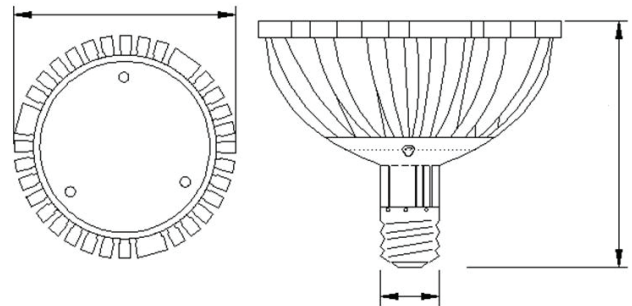

LUMENSOURCE

PAR30 ES10 SERIES (Dimmable)

The dimmable PAR30 spot lamp uses only 10W compared to a 70W traditional halogen light source. The E26 base screws into any medium size fixture socket providing high performance, energy saving, and long lasting light output.

SPECIFICATIONS

Wattage	10W
Voltage	120V AC
Average Lifetime	> 50,000 hrs
Colors	Warm White 2700K
Luminous Flux	550 lm
Beam Angle	25 degrees
Dimensions	3.75" dia / 3.75" length
Dimmability	Incandescent Dimmer
LED	6