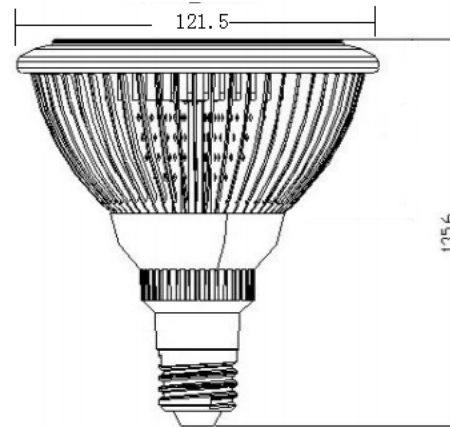

LUMENSOURCE

PAR38 CDS SERIES (Dimmable)

The dimmable PAR38 spot lamp uses only 25W compared to a 120W traditional halogen light source. The E26 base screws into any medium size fixture socket providing high performance, energy saving, and long lasting light output.

SPECIFICATIONS

Wattage	25W
Voltage	120V AC
Average Lifetime	> 50,000 hrs
Colors	Warm White (3,000K) Cool White (5,000K)
Luminous Flux	1400 lm (W); 1500 lm (C)
Beam Angle	38 degrees
Dimensions	4.78" dia / 5.33" length
Dimmability	Incandescent Dimmer
LED	COB
CRI	>80

ORDERING INFO

- PAR38-CDS25-X
 - C – Cool White
 - W – Warm White