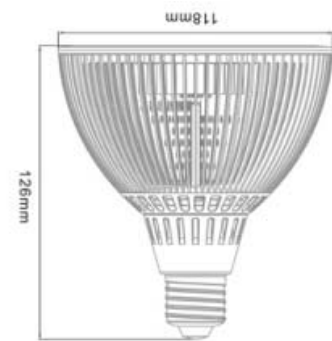

LUMENSOURCE

PAR38 COLD FORGE SERIES (DIMMABLE)

The dimmable PAR38 spot lamp uses only 18W compared to a 90W traditional halogen light source. The E26 base screws into any medium size fixture socket providing high performance, energy saving, and long lasting light output.

SPECIFICATIONS

Wattage	18W
Voltage	120V AC
Average Lifetime	> 50,000 hrs
Colors	Warm White (3,000K) Cool White (5,000K)
Luminous Flux	1100 lm (W); 1300 lm (C)
Beam Angle	30 degrees
Dimensions	5.1" dia / 5.5" length
Dimmability	LED Dimmer
LED	COB
CRI	>80

ORDERING INFO

- PAR38-CFS18DM-X
 - C – Cool White
 - W – Warm White