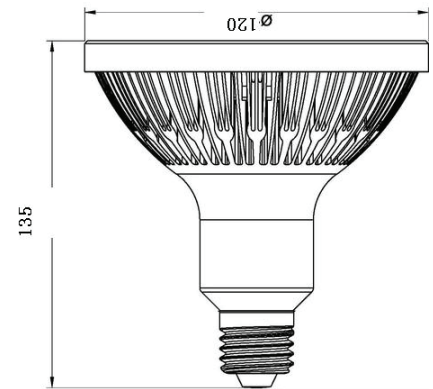

LUMENSOURCE

PAR38 SDF SERIES (Dimmable)

The dimmable PAR38 flood lamp uses only 16W compared to a 90W traditional halogen light source. The E26 base screws into any medium size fixture socket providing high performance, energy saving, and long lasting light output.

SPECIFICATIONS

Wattage	16W
Voltage	120V AC
Average Lifetime	> 50,000 hrs
Colors	Warm White (3,000K) Cool White (5,000K)
Luminous Flux	800 lm (W); 1080 lm (C)
Beam Angle	30 degrees
Dimensions	4.72" dia / 5.3" length
Dimmability	Incandescent Dimmer
LED	12
CRI	>80

ORDERING INFO

- PAR38-SDF16-X
 - C – Cool White
 - W – Warm White