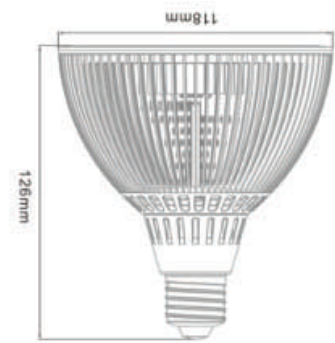

## PAR38 SDS SERIES (Dimmable)

The dimmable PAR38 spot lamp uses only 16W compared to a 90W traditional halogen light source. The E26 base screws into any medium size fixture socket providing high performance, energy saving, and long lasting light output.

## SPECIFICATIONS

Wattage	16W
Voltage	120V AC
Average Lifetime	> 50,000 hrs
Colors	Warm White (3,000K) Cool White (5,000K)
Luminous Flux	800 lm (W); 1100 lm (C)
Beam Angle	30 degrees
Dimensions	4.65" dia / 5" length
Dimmability	Incandescent Dimmer
LED	12
CRI	>80

## ORDERING INFO

- PAR38-SDS16-X
  - C – Cool White
  - W – Warm White