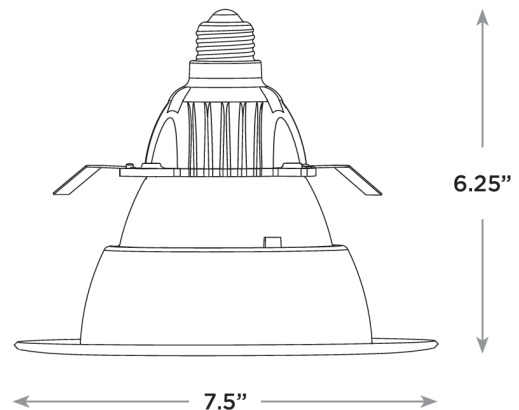

## RL 6" SERIES RECESSED 13W

The high brightness Recessed LED uses only 13W and can be the direct retrofit to recessed cans. The Recessed LED fits into an architectural downlight 6" housing providing high performance, energy saving, and long lasting light output. Frosted lens reduces glare to a minimum. Fully dimmable with your regular incandescent dimmer.

### SPECIFICATIONS

Wattage	13W
Voltage	120V AC
Average Lifetime	> 50,000 hrs
Colors	Warm White (3,000K) Cool White (5,000K)
Beam Angle	120 degrees
Dimensions	7.5" dia / 6.25" length
Dimmer	Incandescent

### ORDERING INFO

- RL-13D6-X
  - C – Cool White
  - W – Warm White