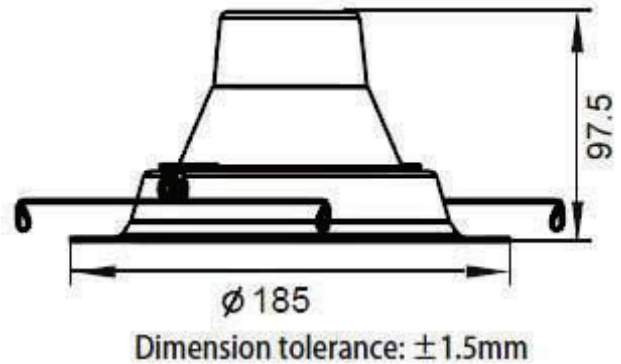

LUMENSOURCE

RL 6" SERIES RECESSED 12W

The high brightness Recessed LED uses only 12W and can be the direct retrofit to recessed cans. The Recessed LED fits into an architectural downlight 6" housing providing high performance, energy saving, and long lasting light output. Frosted lens reduces glare to a minimum. Fully dimmable with your regular incandescent dimmer.

SPECIFICATIONS

Wattage	12W
Voltage	120V AC
Average Lifetime	> 35,000 hrs
Colors	Warm White (3,000K) Cool White (5,000K)
Beam Angle	120 degrees
Dimensions	7.28" dia / 6" length
Dimmer	Incandescent

ORDERING INFO