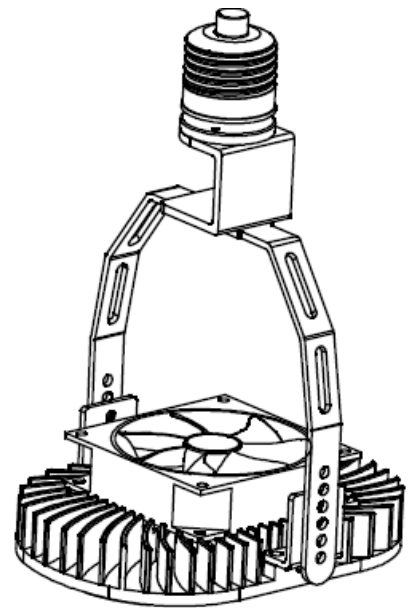

LUMENSOURCE

RETROLED 120W SERIES

The RetroLED uses only 120W compared to a 400W traditional metal halide light source. The Retrofit will have mounting bracket with that can be screwed to most indoor or outdoor fixture that requires a high performance, energy saving, and long lasting light output.

SPECIFICATIONS

Wattage	120W
Voltage	100-277V AC
Average Lifetime	> 50,000 hrs
Colors	Cool White (5,000K) Warm White (3,000K)
Luminous Flux	11,700
Beam Angle	120 degrees
Dimensions	6.8"L x 4.9"W x 1"H
LED	CREE

ORDERING INFO

- RTL-DLC120-X
 - C – Cool White
 - W – Warm White