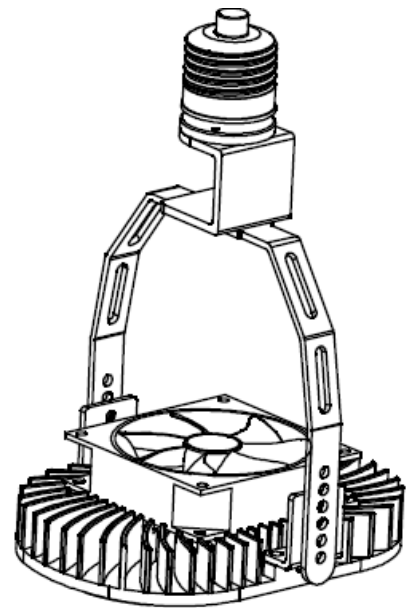

LUMENSOURCE

RETROLED 75W SERIES

The RetroLED uses only 75W compared to a 250W traditional metal halide light source. The Retrofit will have mounting bracket with that can be screwed to most indoor or outdoor fixture that requires a high performance, energy saving, and long lasting light output.

SPECIFICATIONS

Wattage	75W
Voltage	100-277V AC
Average Lifetime	> 50,000 hrs
Colors	Cool White (5,000K) Warm White (3,000K)
Luminous Flux	7,200
Beam Angle	120 degrees
Dimensions	6.8"L x 4.9"W x 1"H
LED	CREE

ORDERING INFO

- RTL-DL75-X
 - C – Cool White
 - W – Warm White