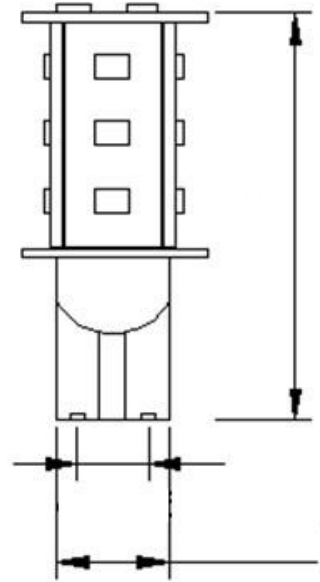

## T10 WEDGE SERIES

The high brightness T10 bulb uses only 1.5W compared to a 25W traditional halogen light source. The Wedge fits into any T10 size fixture socket providing high performance, energy saving, and long lasting light output.

## SPECIFICATIONS

Wattage	1.5W
Voltage	12V AC/DC
Average Lifetime	> 50,000 hrs
Colors	Warm White (3,000K) Cool White (5,000K)
Luminous Flux	105 lm (W); 150 lm (C)
Beam Angle	180 degrees
Dimensions	0.5" dia / 1.38" length
Dimmability	Magnetic Low Voltage Dimmer
LED	15

## ORDERING INFO

- T10-S15-X

C – Cool White  
W – Warm White