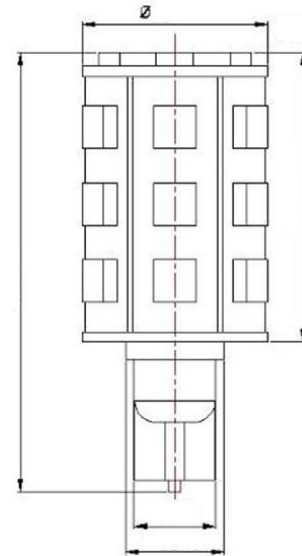

LUMENSOURCE

T10 WEDGE 4W SERIES

The high brightness T10 bulb uses only 4W compared to a 40W traditional halogen light source. The Wedge fits into any T10 size fixture socket providing high performance, energy saving, and long lasting light output.

SPECIFICATIONS

Wattage	4W
Voltage	12V AC/DC
Average Lifetime	> 50,000 hrs
Colors	Warm White (3,000K) Cool White (5,000K)
Luminous Flux	252 lm (W); 288 lm (C)
Beam Angle	180 degrees
Dimensions	0.86" dia / 2.05" length
Dimmability	Magnetic Low Voltage Dimmer
LED	18

ORDERING INFO

- T10-SE18-X

— C – Cool White
— W – Warm White