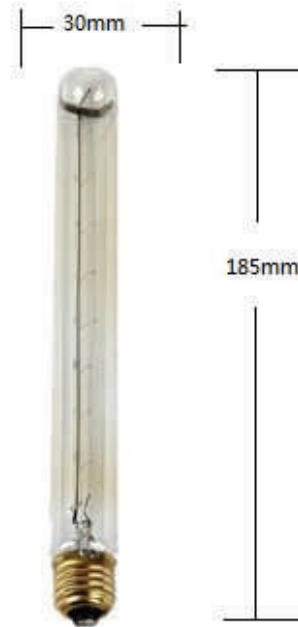

## T30 FILAMENT SERIES

The high brightness T30 bulb uses only 4W compared to a 30W traditional incandescent light source. The E27 base screws into any Candelabra size fixture socket providing high performance, energy saving, and long lasting light output. True Shape series is the only LED lamp that gives the original look of incandescent lamp.

## SPECIFICATIONS

Wattage	4W
Voltage	120 VAC
Average Lifetime	> 50,000 hrs
Colors	Warm White (2,700K)
Luminous Flux	400 lm
Beam Angle	360 degrees
Dimensions	1.18" dia / 7.28" length
LED	Filament

## ORDERING INFO

- T30-FNP4-W (Warm White)