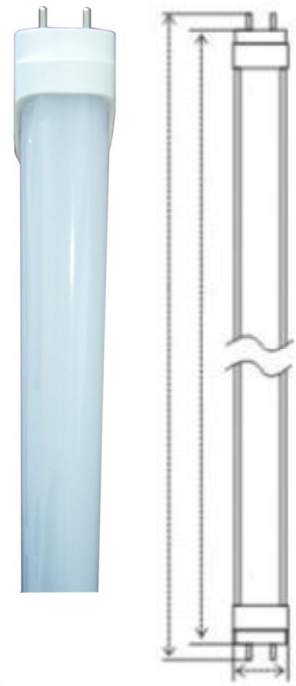

LUMENSOURCE

T5 18INCH SERIES

The high brightness T8 LED uses only 8W compared to a traditional fluorescent light source. The base fits into any T8 size fixture socket that powers directly from an external power supply without the need for existing fluorescent ballasts to provide high performance, energy saving, and long lasting light output.

SPECIFICATIONS

Wattage	8W
Voltage	120 - 277 V AC
Average Lifetime	> 50,000 hrs
Colors	Warm White (3,000K) Soft White (4,000K) Cool White (6,000K)
Beam Angle	140 degrees
Dimensions	1.2' dia / 18" length
LED	108

ORDERING INFO

18" Length

- T5-F15-X

- C – Cool White
- S – Soft White
- W – Warm White