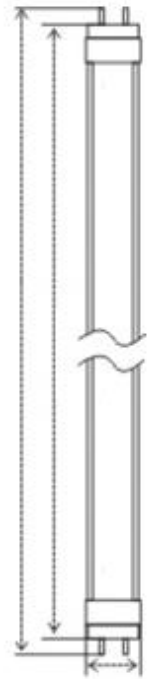

## T8 SERIES

The high brightness T8 LED uses only 18W compared to a traditional fluorescent light source. The base fits into any T8 size fixture socket that powers directly from 120V AC without the need for existing ballasts to provide high performance, energy saving, and long lasting light output.

## SPECIFICATIONS

Wattage	18W
Voltage	120-277V AC
Average Lifetime	> 50,000 hrs
Colors	Warm White (3,000K) Soft White (4,000K) Cool White (6,000K)
Beam Angle	120 degrees
Dimensions	1' dia / 4' length
LED	240
Lumens	1600

### 2' Length

- T8-2F-X

### 4' Length

- T8-4F-X