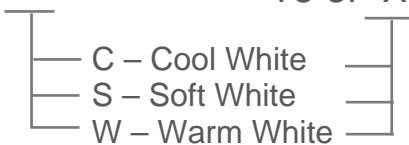

3' Length

- T8-3F-X